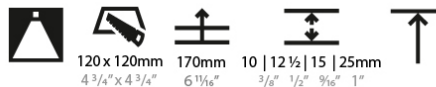

ELECTRICAL

Lamp Type: LED (Zhaga Standard)
Input Wattage (W): 15.5
Total Output Wattage (W): 14.5
Dimming: Tri-Mode (Non-Dimming and Phase Dimming (120Vac only) and 0-10V Dimming)
Driver Included: No
Driver Location: Recessed Housing
Driver Type: Constant Current - Universal
Driver Class: Class 2
Housing: See components
Input Voltage (V): 120 - 277
Constant Current (MA): 500

LED

Number of LEDs: 1
Color Temperature (°K): 2700 / 3000 / 3500 / 4000
Max. Delivered Lumen (lm): 940 / 980 / 1029 / 1050
Nominal Lumen (lm): 1386 / 1438 / 1511 / 1542
CRI: >90 CRI
Efficiency (%): 87.9 / 88.4 / 87.9
Lamp Life (hrs): 50000
Upon Request: RGB-W Tunable White Special Color Temperature Special LED

OPTICAL

Reflector: 20 / 40 / 60
Upon Request: Special Beam Angles

RATINGS AND CERTIFICATIONS

382, F 416-247-9319, www.zaneen.com

Created by Zaneen for North American markets. At the end of the existing Model #. For assistance on 'custom' specifications, contact zteam@zaneen.com. In a constant effort to supply the best product, we reserve the right to change specifications or materials without notice. The most recent specification sheets are found at zaneen.com

IP rating: IP20