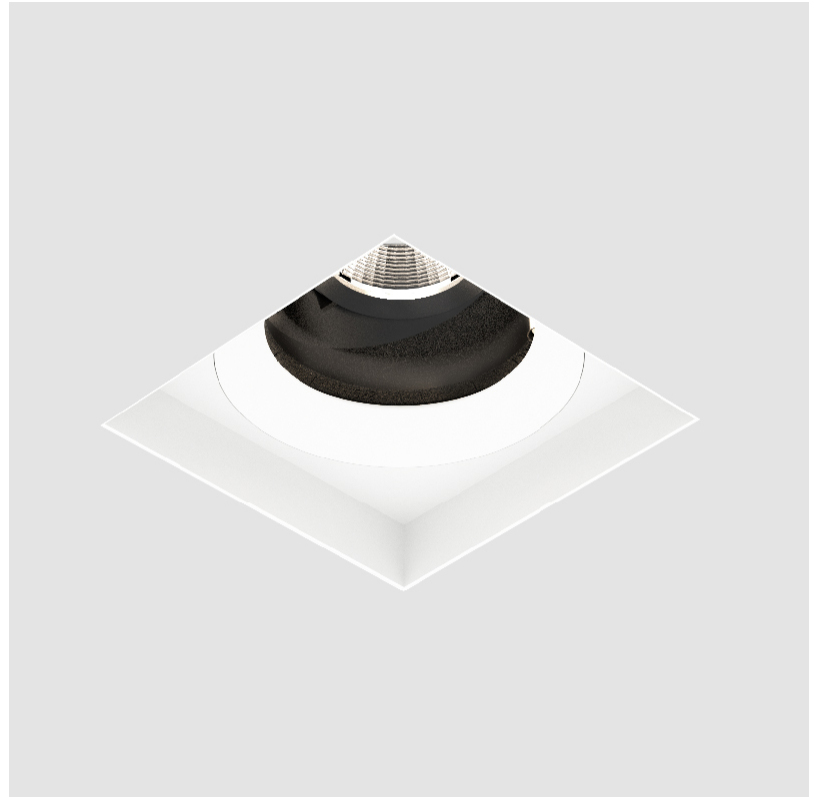

ELECTRICAL

Lamp Type: LED (Zhaga Standard)
Input Wattage (W): 16.5
Total Output Wattage (W): 14.7
Dimming: Dali Dimming
Driver Included: No
Driver Location: Recessed Housing
Driver Type: Constant Current - 120Vac
Driver Class: Class 2
Housing: See Components
Input Voltage (V): 120
Constant Current (MA): 350

LED

Number of LEDs: 1
Max. Delivered Lumen (lm): 770
Nominal Lumen (lm): 1140
CRI: >90 CRI
Lamp Life (hrs): 50000
Upon Request: RGB-W Tunable White Special Color Temperature Special LED

OPTICAL

Reflector°: 20 / 40 / 60
Adjustability: Rotational 355°; Tilt 30°
Upon Request: Special Beam Angles

RATINGS AND CERTIFICATIONS

Patents: IP20
For assistance on 'custom' specifications, contact zteam@zaneen.com.
In a constant effort to supply the best product, we reserve the right to change specifications or materials without notice. The most recent specification sheets are found at zaneen.com